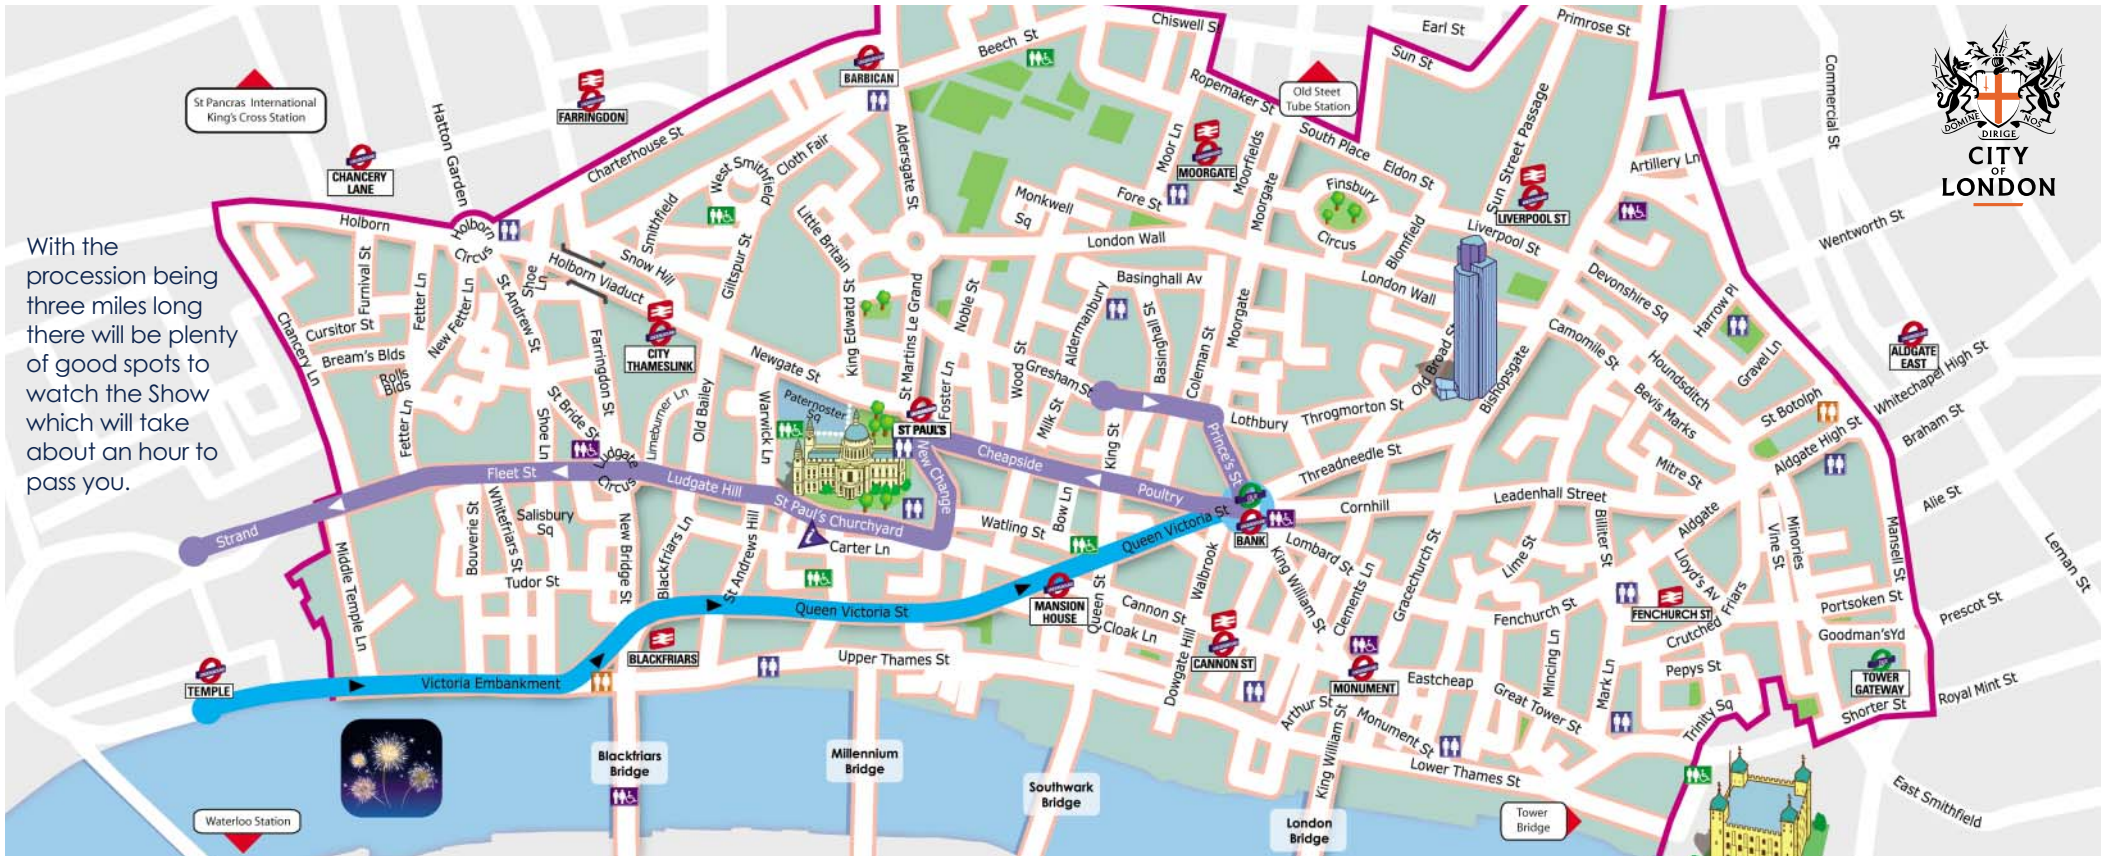

LORD MAYOR'S SHOW 2009 MAP AND TIMINGS

With the procession being three miles long there will be plenty of good spots to watch the Show which will take about an hour to pass you.

OUTWARD MANSION HOUSE TO ROYAL COURTS OF JUSTICE

- 10:45** Lord Mayor travels from Guildhall to Mansion House
- 11:00** Flypast
- 11:02** Procession leaves Mansion House. Lord Mayor waves off procession from Mansion House balcony
- 11:25** Head of procession reaches Royal Courts of Justice on the Strand
- 12:05** Lord Mayor leaves Mansion House to join the procession
- 12:15** Lord Mayor and Lady Mayoress arrive at St Paul's Cathedral and leave the coach to be blessed by the Dean
- 12:35** Lord Mayor arrives at Royal Courts of Justice, leaves the coach and swears oath of allegiance before the Lord Chief Justice of England and Wales and Master of the Rolls

RETURN ROYAL COURTS OF JUSTICE TO MANSION HOUSE

- 13:00** Head of procession sets off from Victoria Embankment
- 13:25** Head of procession arrives back at Mansion House
- 14:05** Lord Mayor rejoins procession at Royal Courts of Justice
- 14:30** Lord Mayor arrives back at Mansion House, inspects the guard of honour and is greeted by City Aldermen and livery company Masters

FINALE

- 17:00** Fireworks are launched from a barge moored between Blackfriars and Waterloo Bridges. The best views are along Victoria Embankment and on the South Bank.